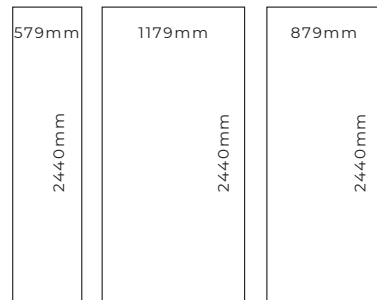

Now offering the **broadest wall panel range on the market.**

Acrylic

Hydrocore

Plywood

Exterior-Grade MDF

Compact

**Laminate panels** are available in a range of coreboards and panel sizes.

The Majestic Collection features Hydrocore, our 100% waterproof core, while the Original and Impression Collections are available in either Plywood or Exterior-Grade MDF. The Arcade and Tile Collections are exclusively available on a dedicated Plywood Proclick panel size. Laminate decors are offered in a variety of finishes, from gloss to authentic textures.

**Square Edge Panels**

**Proclick Panels**

**Proclick Arcade & Tile Panels**  
(Exclusively Plywood)

Laminate panels are 10.5mm thick, and Arcade and Tile panels measure 10.2mm thick.

**Proclick technology** has been engineered to create a mechanical locking system that provides seamless, almost invisible joints. Installation is made easy through the click design which allows panels to be located quickly and easily into place, eliminating the use of joining trims.