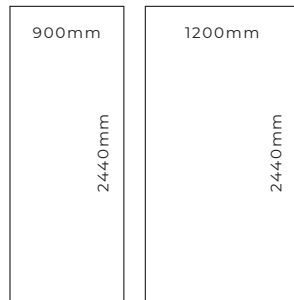

Now offering the **broadest wall panel range on the market.**

Acrylic

Hydrocore

Plywood

Exterior-Grade MDF

Compact

**Laminate panels** are available in a range of coreboards and panel sizes.

The Majestic Collection features Hydrocore, our 100% waterproof core, while the Original and Impression Collections are available in either Plywood or Exterior-Grade MDF. The Arcade and Tile Collections are exclusively available on a dedicated Plywood Proclick panel size. Laminate decors are offered in a variety of finishes, from gloss to authentic textures.

**Square Edge Panels**

**Proclick Panels**

**Proclick Arcade & Tile Panels**  
(Exclusively Plywood)

Laminate panels are 10.5mm thick, and Arcade and Tile panels measure 10.2mm thick.

**Proclick technology** has been engineered to create a mechanical locking system that provides seamless, almost invisible joints. Installation is made easy through the click design which allows panels to be located quickly and easily into place, eliminating the use of joining trims.