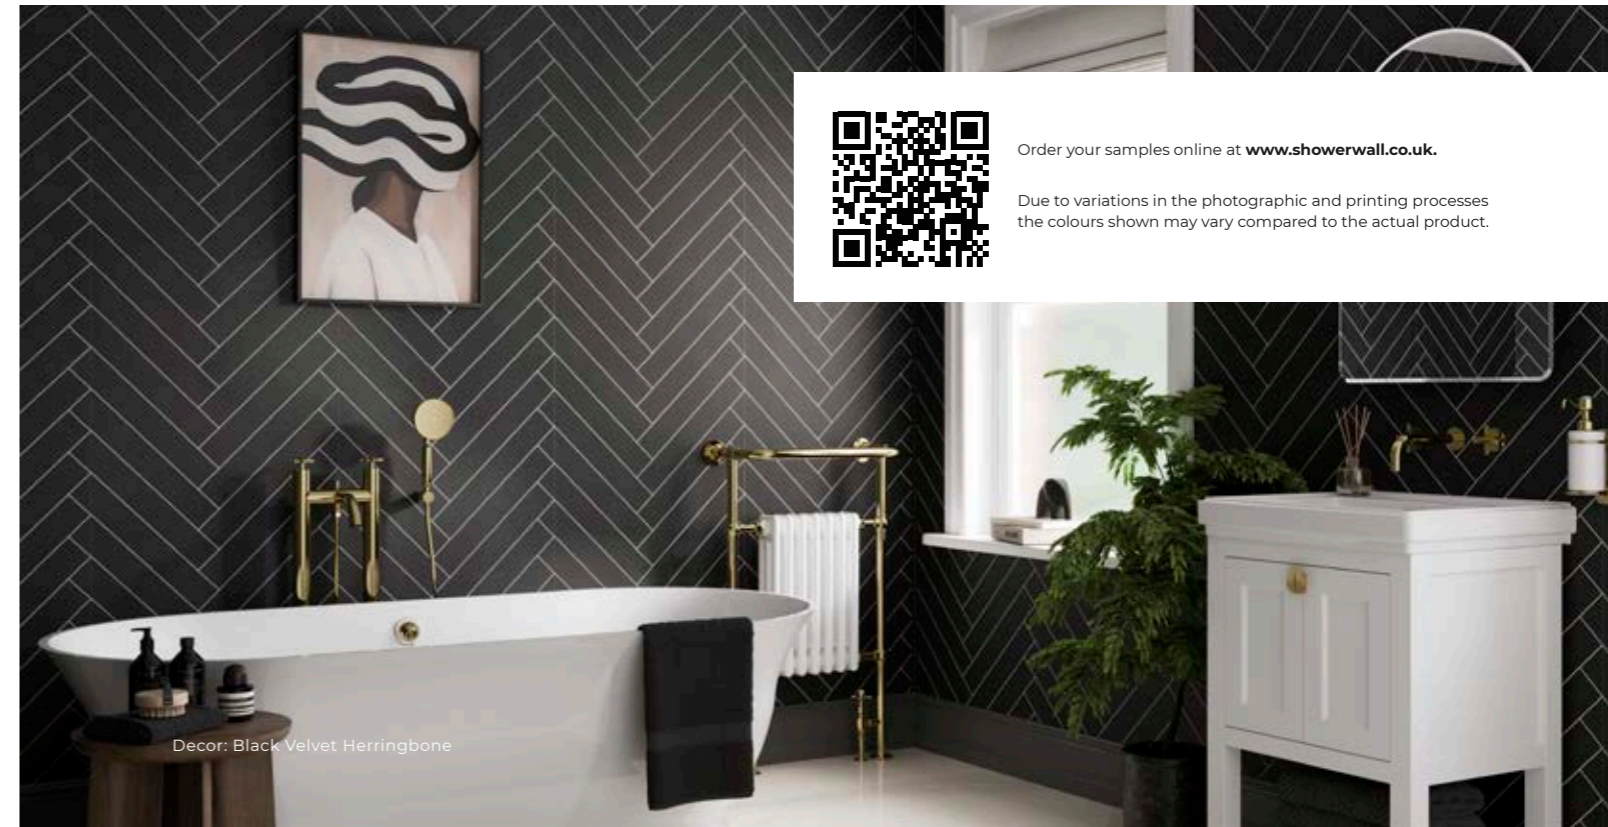

Laminate | The Tile Collection

Nordic Blue Herringbone SWT01	Snow White Herringbone SWT02	White Marble Herringbone SWT03	Cement Herringbone SWT04	Black Velvet Herringbone SWT14	Nordic Blue Chevron SWT15	Snow White Chevron SWT16
Cement Tile SWT05	Concrete Tile SWT09	White Marble Tile SWT11	Cloud Terrazzo Tile SWT13	Natural Slate Tile SWT07	White Marble Tile SWT08	Katla Natural Plank SWT12

- Gloss
- Texture
- Matt
- Synchro

Laminate | The Impression Collection

White Sparkle SW10	White Charcoal SW70	Apollo Marble SW66	Veneto Marble SW82	Positano Blue Terrazzo SW75	Positano Grey Terrazzo SW76	Breccia Marble SW80	Tacoma Marble SW81	Athena Marble SW67
Blue Tone Stone SW55	Nautical Wood SW59	Grey Volterra SW53	Washed Charcoal SW58	Silver Slate Matt/Gloss SW71 / 72	Nero Marble SW85	Quartz Grey SW84	Romano Travertine SW86	

Laminate | The Original Collection

White Gloss SW37	Pearlescent White SW31	Bianco Stardust SW12	White Galaxy SW22	Aqua Ice SW11	Glacier Marble SW87	Pearl Grey SW29
Carrara Marble SW39	Urban Concrete SW48	Ivory Marble SW26	Nuvola Terrazzo SW83	Zamora Marble SW38	Mocha SW88	Urban Gloss SW36

Compact | The Compact Collection

Dove Grey SWCT01	Silver Grey SWCT02	Midnight Blue SWCT03	Hunter Green SWCT04	Lily White SWCT05

Order your samples online at www.showerwall.co.uk.

Due to variations in the photographic and printing processes the colours shown may vary compared to the actual product.

Decor: Black Velvet Herringbone