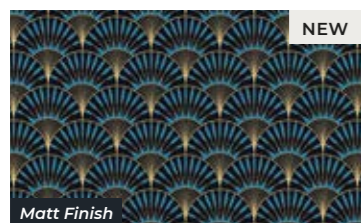

Deco Midnight | SCA86

Size	RRP	RRP (Inc VAT)
Square Edge 2400 x 896	£508.20	£609.84
Square Edge 2400 x 1200	£615.30	£738.36