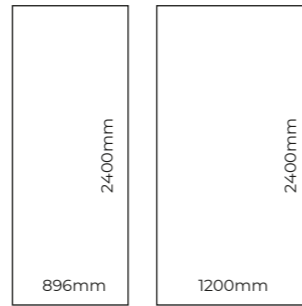

Acrylic | The Acrylic Collection

Acrylic panels are rear printed to give a vibrant colour with a polished glass-like effect. With a high-gloss finish that amplifies colour and detail in digital imagery, and **our new muted matt finish designed for a softer, more contemporary effect.** The finish is intentionally matched to the design, ensuring the final panel delivers maximum visual impact.

NEW INSTALLATION KIT now included as standard with every acrylic panel. This kit equips a qualified installer with everything required to achieve a flawless, professional finish, prices quoted include this. See page 27 for details.

All Acrylic panels are 4mm in thickness.