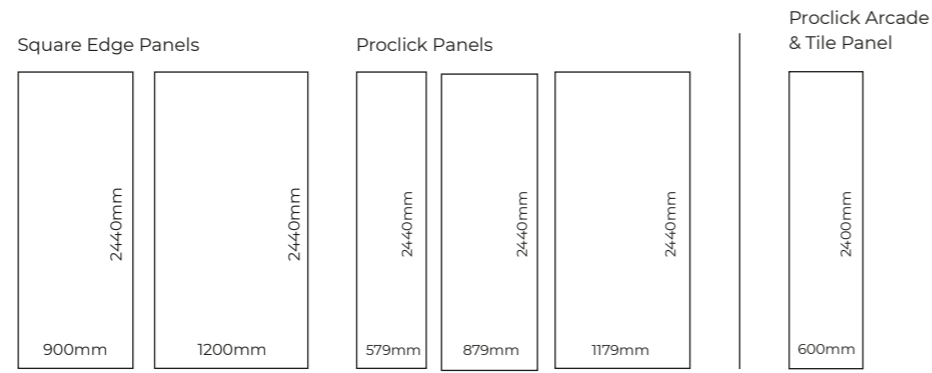

For the Original and Impression Collections you can choose between Plywood or Exterior-Grade MDF depending on your preference, and the Arcade & Tile Collection, are Plywood as standard.

All laminate panels are 10.5mm in thickness, apart from Arcade & Tile panels that measure 10.2mm thick.