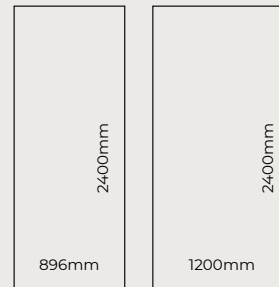

Acrylic Panels

Pattern Matched

Acrylic pattern-matched panels ensure seamless design continuity across panels and around corners.

Customisation

Acrylic panels are completely customisable and can be printed in any colour or image, creating something truly unique.