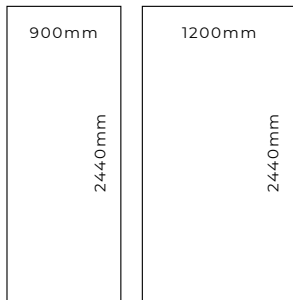

Square Cut Panels

Proclick Panels

Proclick Arcade & Tile Panels
(Exclusively Plywood)

Laminate panels are 10.5mm thick, and Arcade and Tile panels measure 10.2mm thick.

Proclick technology has been engineered to create a mechanical locking system that provides seamless, almost invisible joints. Installation is made easy through the click design which allows panels to be located quickly and easily into place, eliminating the use of joining trims.