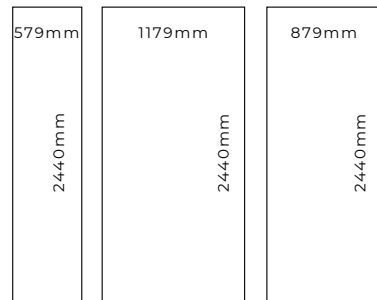

Square Cut Panels

Proclick Panels

Proclick Arcade & Tile Panels
(Exclusively Plywood)

Laminate panels are 10.5mm thick, and Arcade and Tile panels measure 10.2mm thick.

Proclick technology has been engineered to create a mechanical locking system that provides seamless, almost invisible joints. Installation is made easy through the click design which allows panels to be located quickly and easily into place, eliminating the use of joining trims.