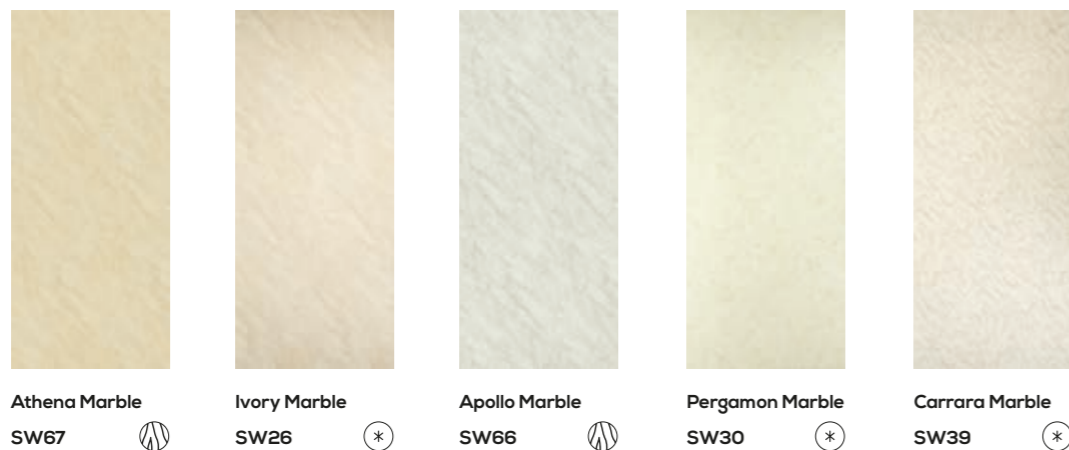

Decor: Tacoma Marble

The Marble Collection

Bright and timeless marbles

Decor: Athena Marble

A versatile and sophisticated option. These white and neutral decors have a timeless nature, making them the perfect wall covering for any style or size of bathroom, offering the beauty of a marble bathroom at a fraction of the cost.

Athena Marble
SW67

Ivory Marble
SW26

Apollo Marble
SW66

Pergamon Marble
SW30

Carrara Marble
SW39

Order your sample online at www.showerwall.co.uk or email samples@showerwall.co.uk.

Due to variations in the photographic and printing processes the colours shown may vary compared to the actual product. Please refer to our full disclaimer on page 10 for further information and advice.