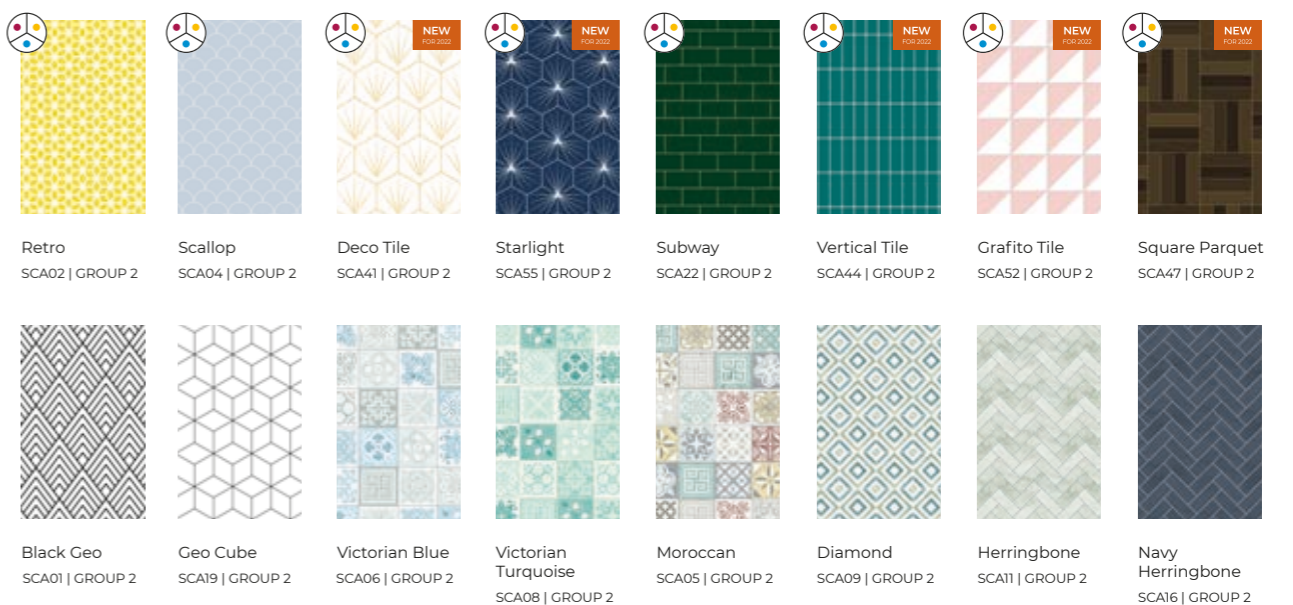

PATTERNS & TILES