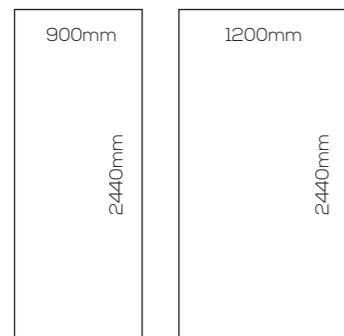

The Showerwall System

NEXT STEPS | LAMINATE

Three steps to create your waterproof Showerwall system with our Laminate product.

1 Decor

Select a decor from our extensive range.

2 Panel Details

Select the size, edge finish and number of panels required.

3 Waterproof System

Select the coordinating trims, Sureseal and accessories required.

1 | DECOR

Select your decor from our 3 collections; *Marble* | *Quarry* | *Mineral*

2 | PANEL DETAILS

All decors from the Marble, Quarry and Mineral collections are manufactured from a moisture resistant MDF core and finished with a high pressure laminate (Laminate), creating 10.5mm thick panels. These panels are available in 3 widths: **600mm**, **900mm** or **1200mm**; and are **2440mm** in height. Choose from square cut panels or take advantage of our Proclick technology which achieves seamless joints without the need for joining trims.

Square Cut Panels