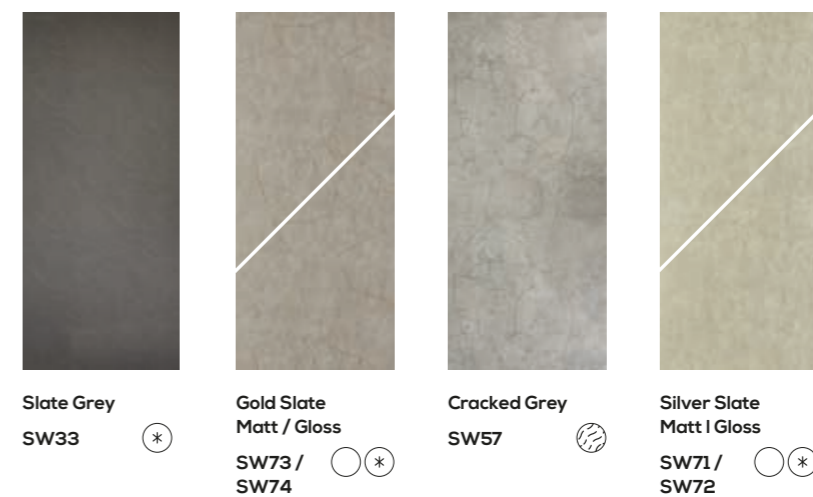

Athena Marble
SW67

Ivory Marble
SW26

Apollo Marble
SW66

Pergamon Marble
SW30

Carrara Marble
SW39

Order your sample online at www.showerwall.co.uk or email samples@showerwall.co.uk.

Due to variations in the photographic and printing processes the colours shown may vary compared to the actual product. Please refer to our full disclaimer on page 10 for further information and advice.

The Quarry Collection

Opulent metallic details on a rustic background

Understated and wonderfully luxurious, these designs offer a stylish alternative to conventional chrome. Embrace the elegance of the metallic trend. Pair these panels with gold or silver brassware and delicate foliage to complement the look.