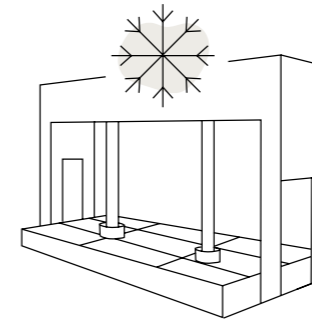

Cold bonding press

We use a cold bonding press when manufacturing our panels - bonding our laminate to our core board uses less energy than a traditional hot press.