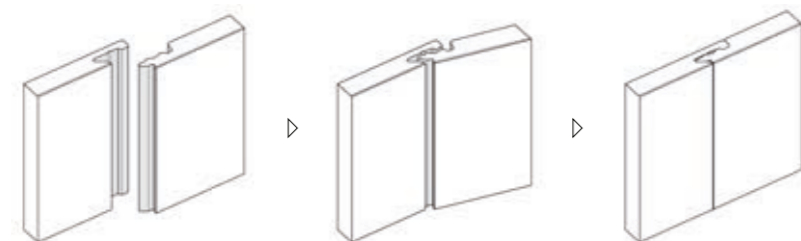

2 | PANEL DETAILS

All decors from the Marble, Quarry and Mineral collections are manufactured from a moisture resistant MDF core and finished with a high pressure laminate (Laminate), creating 10.5mm thick panels. These panels are available in 3 widths: **600mm**, **900mm** or **1200mm**; and are **2440mm** in height. Choose from square cut panels or take advantage of our Proclick technology which achieves seamless joints without the need for joining trims.

Square Cut Panels

Proclick Panels

All Laminate panels are 10.5mm in thickness.

Proclick technology has been engineered to create a mechanical locking system that provides seamless, almost invisible joints. Installation is made easy through the click design which allows panels to be located quickly and easily into place, eliminating the use of joining trims.