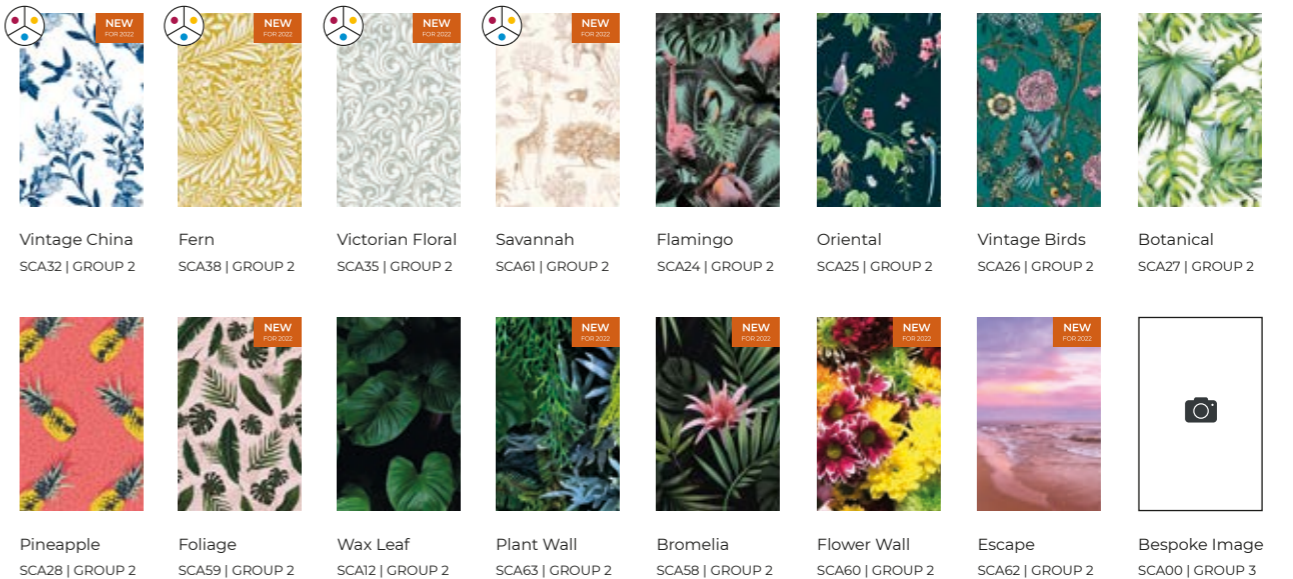

PRINTS & IMAGES