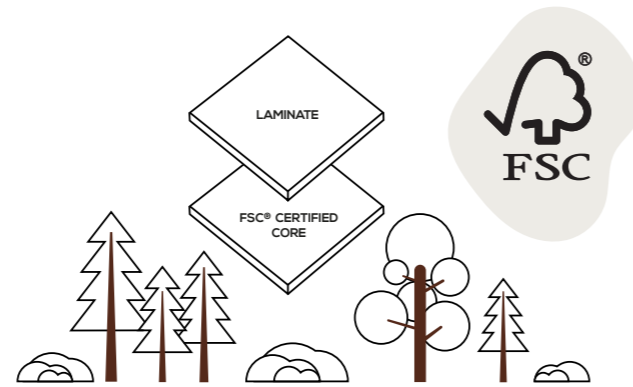

Environmental Story

We're serious about our impact on the planet. That's why we're making changes to leave as little mark as possible.

From recycled materials to biomass recycling, here are a few things we've already implemented across the business.....**and we're not finished yet.**

Sustainable panels

All Showerwall Laminate panels are manufactured using an FSC® certified core, guaranteeing that the timber used is harvested from responsibly managed forests.

By purchasing a product with such certification, you are supporting sustainable forest management across the world.