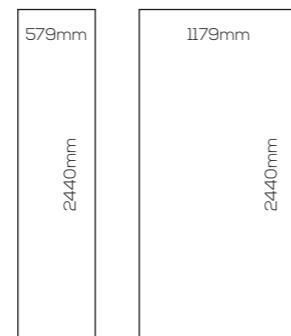

Proclick Panels