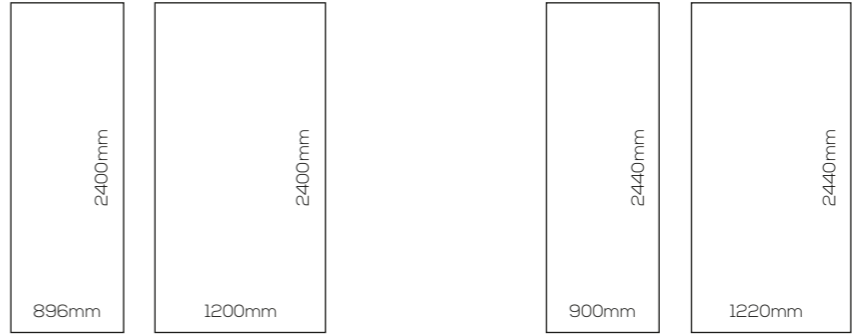

Panel Sizes
Acrylic Collection panels from **Patterns & Tiles and Prints & Images** measure **2400mm** in height, and are available in either **896mm** or **1200mm** widths. The **6 Solid Colour** designs measure **2440mm** in height, and are available in either **900mm** or **1220mm** widths.