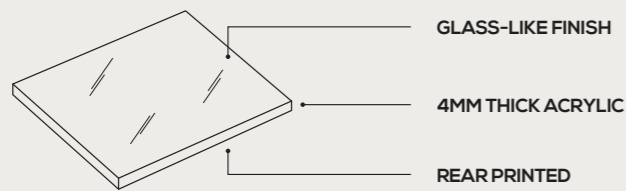

OUR ACRYLIC PRODUCT

Achieve stunning glass-like walls

4mm acrylic panels are rear printed to give a vibrant colour with a polished glass-like finish. Using the superior finish of acrylic to bring digital imagery to life; offering a bespoke design solution and the ultimate flexibility to create something unique.

FINISHES

Our Acrylic decors are marked throughout the brochure with the following icon:

INTRODUCING ACRYLIC

The product at a glance.

100% WATERPROOF

FIT DIRECTLY OVER TILES

FAST AND EASY INSTALLATION

HYGIENIC AND EASY TO CLEAN

SMOOTH GLASS LIKE FINISH

PATTERN MATCHED DESIGNS

COLOUR MATCH SEALANT

30 YEAR GUARANTEE

SAMPLES

Whilst images and swatches give a good indication of a decor, nothing compares to seeing how the real thing will work in your space.

Order your sample online at www.showerwall.co.uk or email samples@showerwall.co.uk.

See our collections online using the Showerwall visualiser at showerwall.co.uk/visualiser.