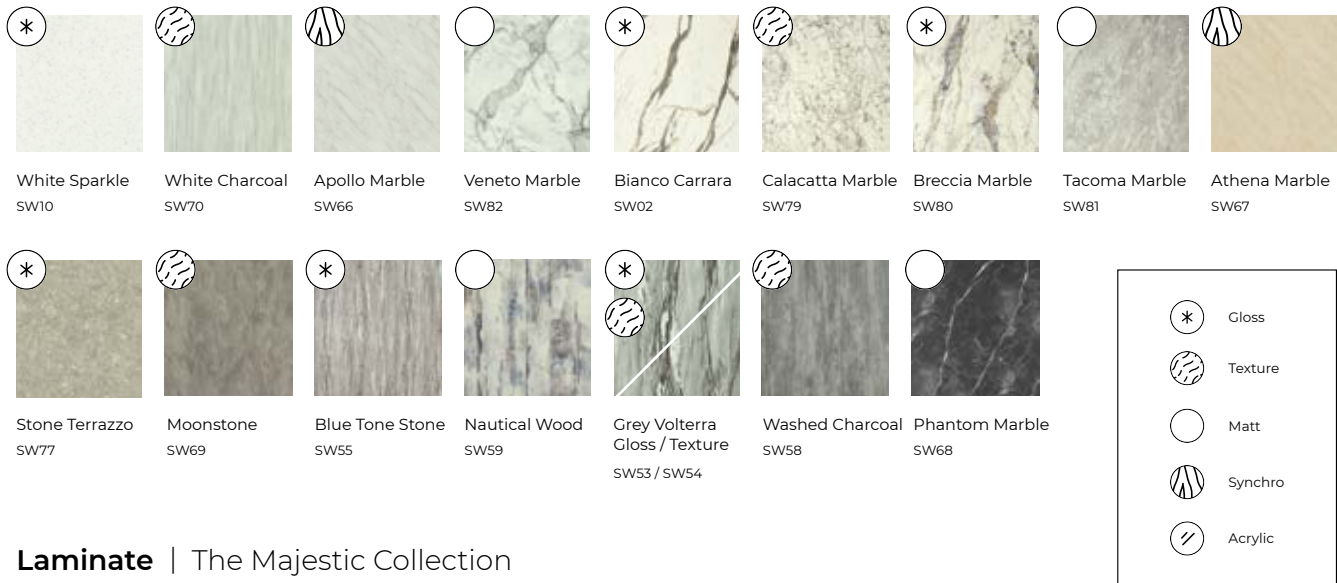

**S H O W E R
W A L L**

**THE STYLISH
ALTERNATIVE TO TILES**

**RECOMMENDED
RETAIL PRICE LIST**

April 2025

Laminate | The Original Collection

Laminate | The Impression Collection

- Gloss
- Texture
- Matt
- Synchro
- Acrylic

Laminate | The Majestic Collection

Laminate | The Tile Collection

Acrylic | The Acrylic Collection

Solid Colours

Murals

Patterns

Solid Colour panels can be printed to match any colour of your choice.

Provide an image of your own and we'll print your truly bespoke Showerwall panel.