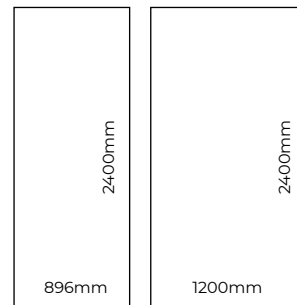

Acrylic | The Acrylic Collection

Acrylic Panels

Acrylic Collection panels measure 2400mm in height, and are available in either 896mm or 1200mm widths.

MADE IN BRITAIN

All Acrylic panels are 4mm in thickness.