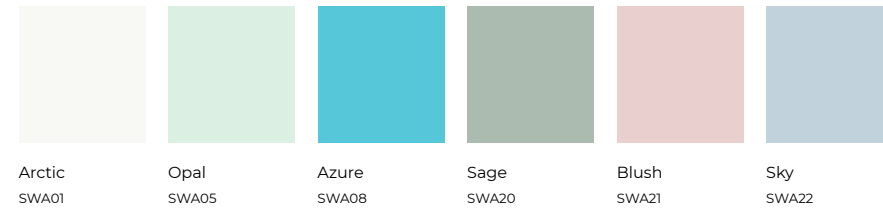

Laminate | The Majestic Collection

Laminate | The Tile Collection

Acrylic | The Acrylic Collection

Solid Colours

Murals

Patterns

Solid Colour panels can be printed to match any colour of your choice.

Provide an image of your own and we'll print your truly bespoke Showerwall panel.