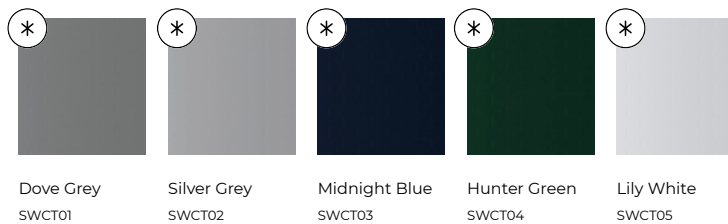

Compact | The Compact Collection

Order your samples online at www.showerwall.co.uk.

Due to variations in the photographic and printing processes the colours shown may vary compared to the actual product.