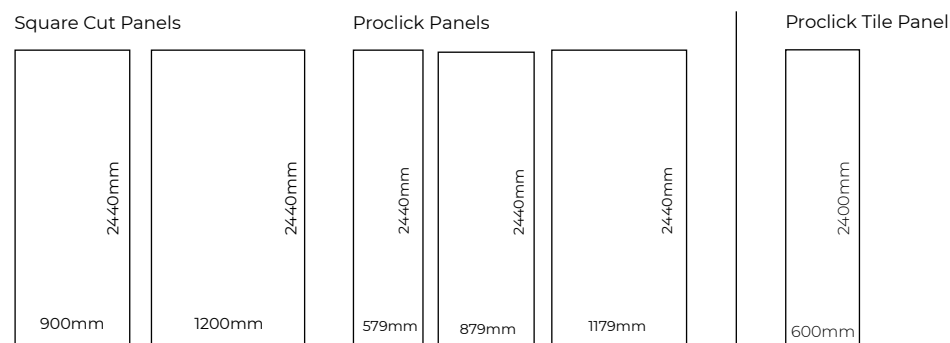

Laminate

Choose from Square Cut panels or take advantage of our Proclick technology which achieves seamless joints without the need for joining trims.

All decors from the Original, Impression, and Majestic collections are available with either a Plywood or Exterior Grade MDF core, giving you the choice that best fits your project. The Tile collection is manufactured with a Plywood core as standard. All Showerwall laminate decors are in stock and available with no minimum order quantity.