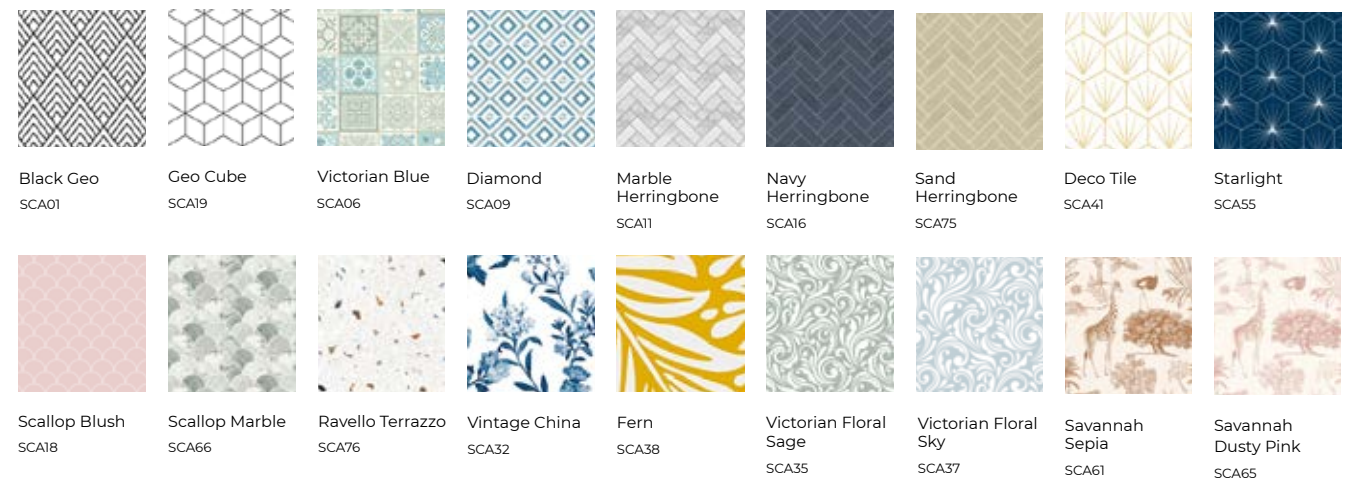

Laminate | The Majestic Collection

Laminate | The Tile Collection

Acrylic | The Acrylic Collection

Solid Colours

Murals

Patterns

Solid Colour panels can be printed to match any colour of your choice.

Provide an image of your own and we'll print your truly bespoke Showerwall panel.