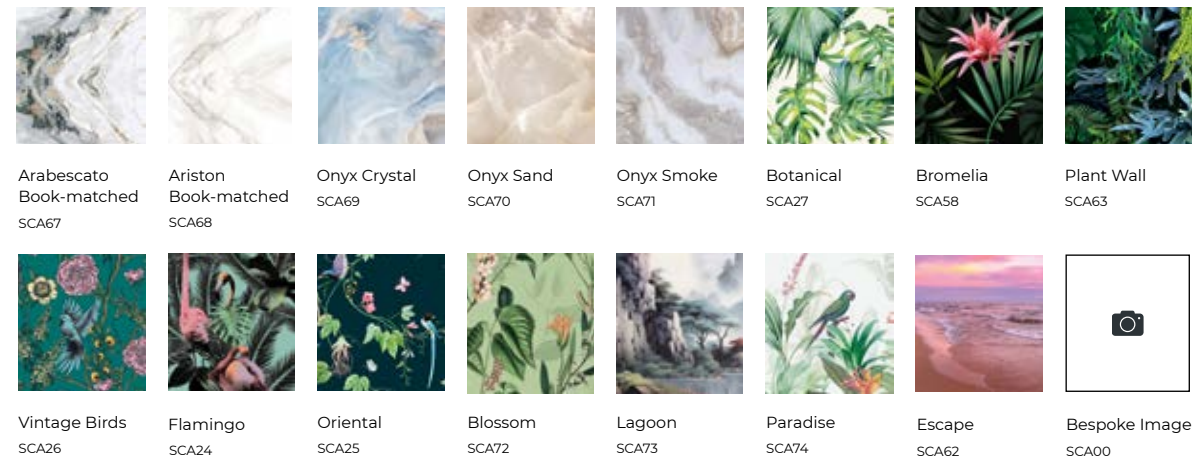

Laminate | The Majestic Collection

Laminate | The Tile Collection

Acrylic | The Acrylic Collection

Solid Colours

Murals

Patterns

Solid Colour panels can be printed to match any colour of your choice.

Provide an image of your own and we'll print your truly bespoke Showerwall panel.