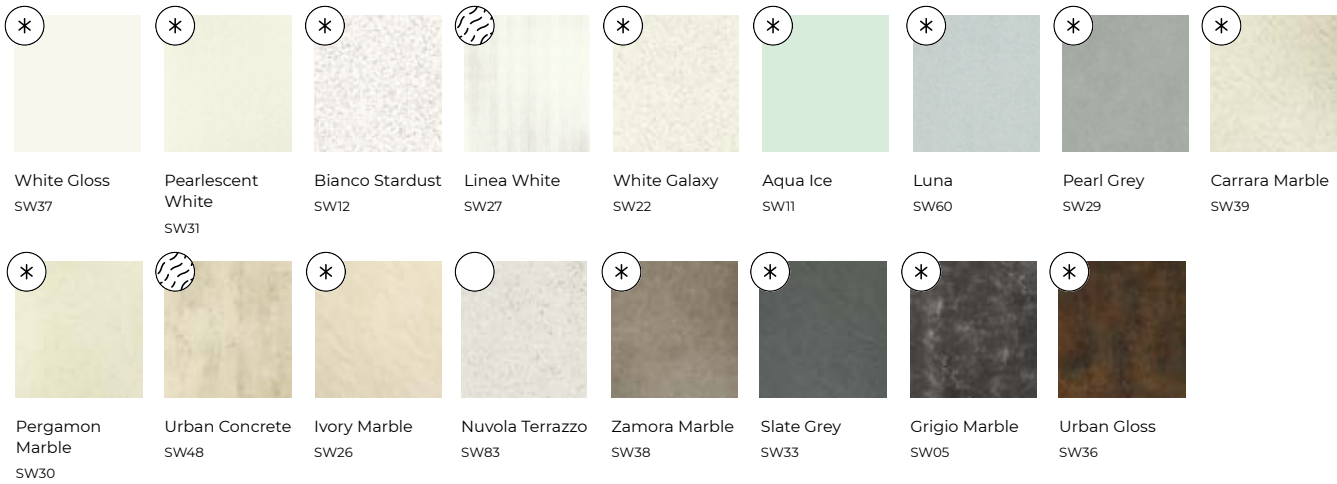

**S H O W E R
W A L L**

**THE STYLISH
ALTERNATIVE TO TILES**

**RECOMMENDED
RETAIL PRICE LIST**

April 2025

Laminate | The Original Collection

Laminate | The Impression Collection

- Gloss
- Texture
- Matt
- Synchro
- Acrylic

Laminate | The Majestic Collection

Laminate | The Tile Collection

Acrylic | The Acrylic Collection

Solid Colours

Murals

Patterns

Solid Colour panels can be printed to match any colour of your choice.

Provide an image of your own and we'll print your truly bespoke Showerwall panel.