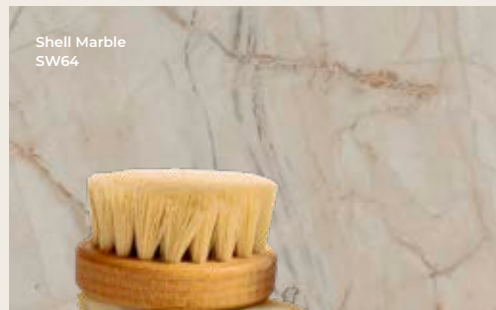

Shell Marble
SW64